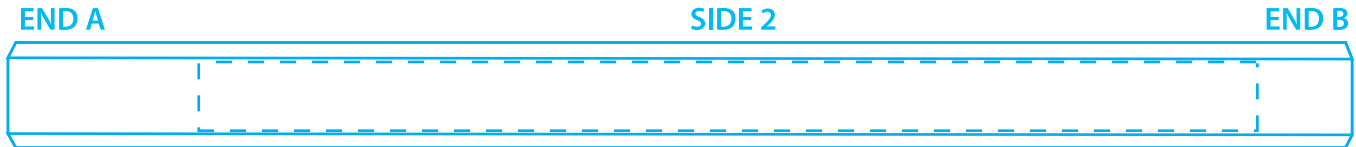

PROMOTION CHOICE

CARPENTER 700

Note: Small details may fill in

Imprint Size: $11/32$ " x $5-1/2$ "

Dashed Line For Imprint Area Only, Will Not Print.