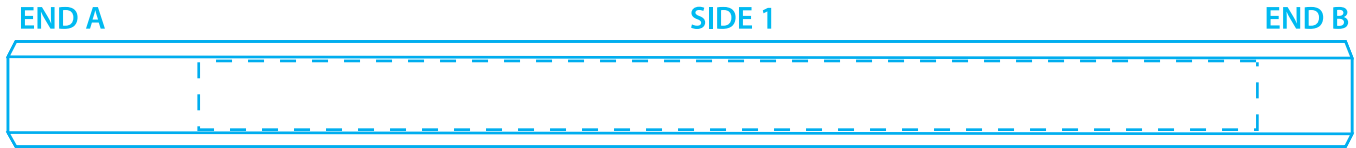

PROMOTION CHOICE

CARPENTER 700

Note: Small details may fill in

Imprint Size: $11/32$ " x $5-1/2$ "

Dashed Line For Imprint Area Only, Will Not Print.